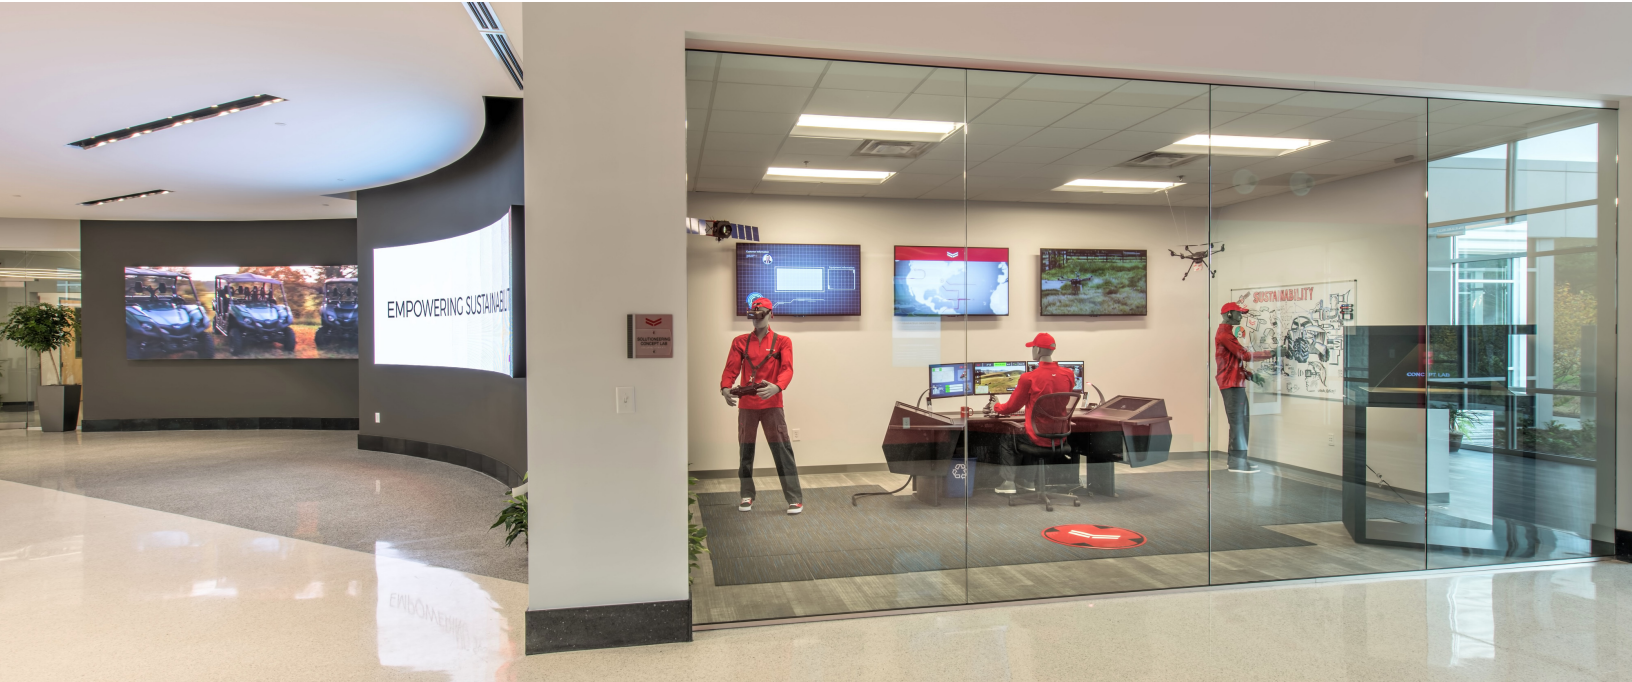

PROJECT HIGHLIGHTS

**American
Insulated
Glass**

**YANMAR AMERICA//EVO CENTER
LOCATION: ACWORTH, GA**

THE CHALLENGE

The stunning 35 ft. conical shaped curtain wall designed by Croft Architects and Engineers resulted in each insulating glass unit being unique in size and shape. Not one square corner on any of the glass, hence a pattern was made for each unit to ensure accuracy. AIG was able to meet the challenges presented, and within the time constraints established for this project. In addition to the high-performance soft-coated low-e, AIG also furnished monolithic tempered glass used for the interior, demonstrating their precision fabrication capabilities for both interior and exterior glazing.

RESOURCES

- www.yanmar.com/us
- www.croftandassociates.com
- www.carrolldaniel.com
- www.aiglass.com
- www.easterncorpus.com
- www.ykkap.com